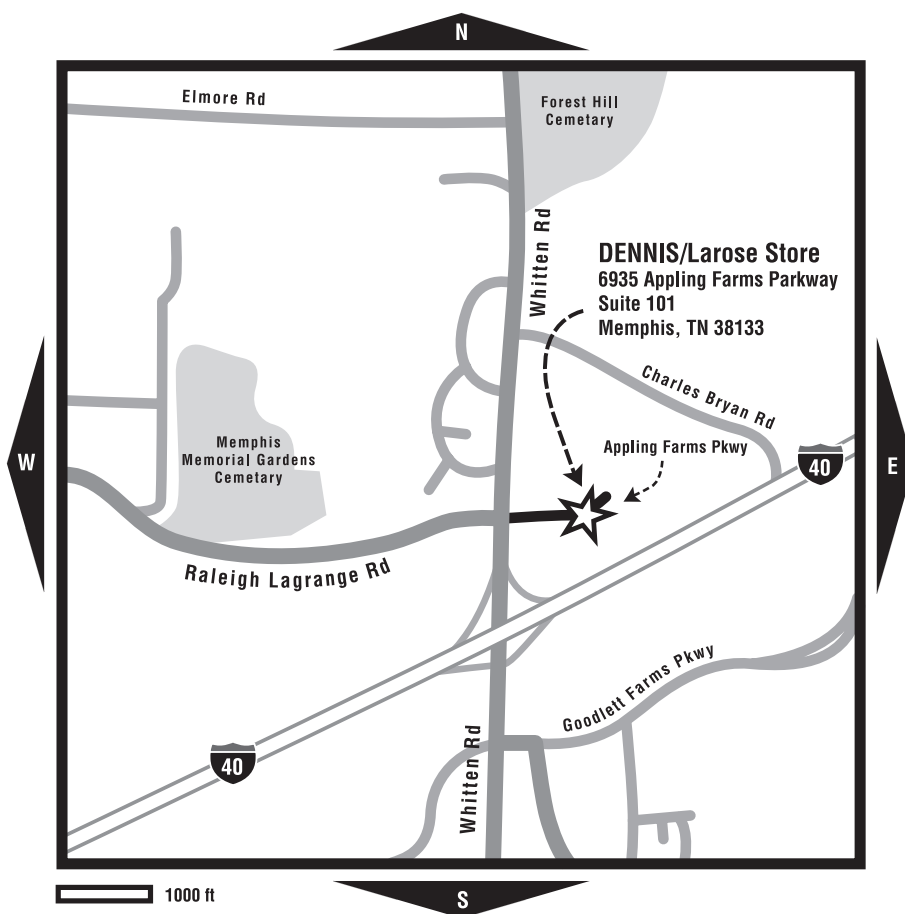

For your shopping convenience, new summer hours at your DENNIS-Larose store!

MEMPHIS STORE

6935 Appling Farms Parkway, Suite 101
Memphis, TN 38133
phone 901.386.4231 · fax 901.387.1721

SUMMER HOURS: July 20-August 22
Mon-Fri 10am – 6pm; Sat 10am – 2pm

STORE HOURS

Tue, Wed & Fri 10am – 5pm
Thu 10am – 6pm; Sat 10am – 2pm

DENNIS-Larose promotions

Sep-May 2008-09 · Advantage Card

Collect 15 $10 stamps on your DENNIS Advantage card
and save $10 on next in-store purchase.

June 10-July 10, 2009 · Early Bird Sale

10% savings on in-store purchases, phone, mail
& internet orders too!*

*excludes marked down items

online www.dennisuniform.com · National Customer Service 800.854.6951

DENNIS · *Larose*

S C H O O L U N I F O R M S